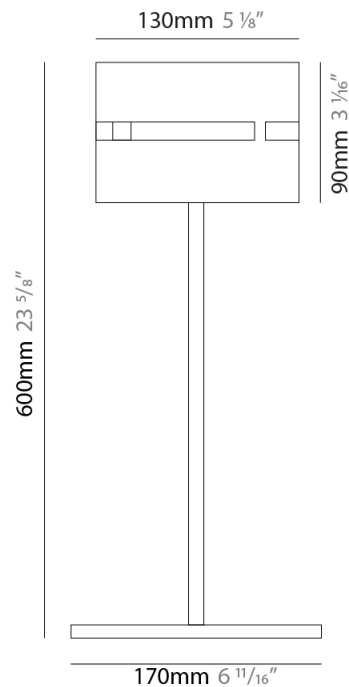

PROJECT	_____
TYPE	_____
SPECIFIER	_____
QUANTITY	_____
DATE	_____

LUZ OCULTA METAL PORTABLE

D54026-

base number   Finish
Options

1. To build a product code in our configurator select the specify button on the base model # product page
2. To build a manual product code on this datasheet choose from the options listed below in blue font and add the suffix to the base model #

GENERAL

Series: Luz Oculta
Subseries: Luz Oculta Metal
Brand: Fambuena
Division: Design
Mounting Type: Portable
Mounting Location: Table
Subcategory: Table

PHYSICAL

Shape: Cylinder
Diameter (mm): 120
Diameter (in): 4 ¾
Height (mm): 500
Height (in): 19 11/16
Light Distribution: Direct / Indirect
Fixture Finish: [BRA](#) / [BRZ](#) / [ABR](#)
Fixture Material: Metal
Upon Request: Bolt Down

ELECTRICAL

Number of Lamps: 1
Lamp Type: LED Retrofit
Lamp Shape: T4
Bulb Included: Bulb Not Included
Max. Wattage Per Lamp (W): 5
Lamp Base: G9
Input Voltage (V): 120

LED

OPTICAL

RATINGS AND CERTIFICATIONS

Certified By: Certified for North American Standards
IP rating: IP20