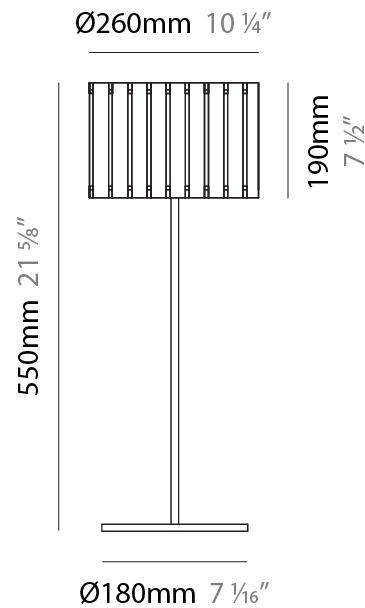

PROJECT
TYPE
SPECIFIER
QUANTITY
DATE

LUZ OCULTA WOOD PORTABLE

D54038- _____

base number   Finish Options   Finish Options

1. To build a product code in our configurator select the specify button on the base model # product page
2. To build a manual product code on this datasheet choose from the options listed below in blue font and add the suffix to the base model #

GENERAL

Series: Luz Oculta
Subseries: Luz Oculta Wood
Brand: Fambuena
Division: Design
Mounting Type: Portable
Mounting Location: Table
Subcategory: Table

PHYSICAL

Shape: Cylinder
Diameter (mm): 260
Diameter (in): 10 ¼
Height (mm): 550
Height (in): 21 ⅝
Light Distribution: Direct / Indirect
Fixture Finish: [DOW / NAT](#)
Holder Finish: BRA / BRZ
Fixture Material: Metal / Wood
Upon Request: Bolt Down

ELECTRICAL

Number of Lamps: 1
Lamp Type: LED Retrofit
Lamp Shape: B10
Bulb Included: Bulb Not Included
Max. Wattage Per Lamp (W): 4
Lamp Base: E12
Input Voltage (V): 120

LED

OPTICAL

RATINGS AND CERTIFICATIONS

Certified By: Certified for North American Standards
IP rating: IP20