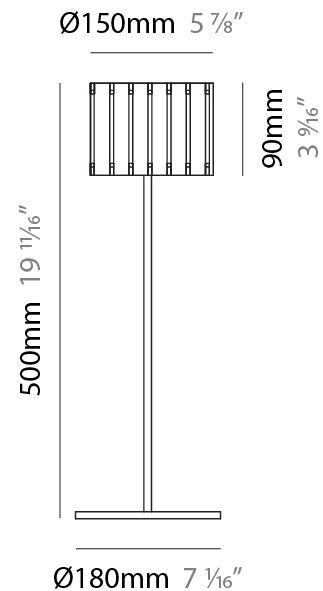

PROJECT
TYPE
SPECIFIER
QUANTITY
DATE

LUZ OCULTA WOOD PORTABLE

D54040- -
base number   Finish Options   Finish Options

1. To build a product code in our configurator select the specify button on the base model # product page
2. To build a manual product code on this datasheet choose from the options listed below in blue font and add the suffix to the base model #

GENERAL

Series: Luz Oculta
Subseries: Luz Oculta Wood
Brand: Fambuena
Division: Design
Mounting Type: Portable
Mounting Location: Table
Subcategory: Table

PHYSICAL

Shape: Cylinder
Diameter (mm): 150
Diameter (in): 5 7/8
Height (mm): 500
Height (in): 19 11/16
Light Distribution: Direct / Indirect
Fixture Finish: [DOW / NAT](#)
Holder Finish: BRA / BRZ
Fixture Material: Metal / Wood
Upon Request: Bolt Down

ELECTRICAL

Number of Lamps: 1
Lamp Type: LED Retrofit
Lamp Shape: T4
Bulb Included: Bulb Not Included
Max. Wattage Per Lamp (W): 3
Lamp Base: G9
Input Voltage (V): 120

LED

OPTICAL

RATINGS AND CERTIFICATIONS

Certified By: Certified for North American Standards
IP rating: IP20